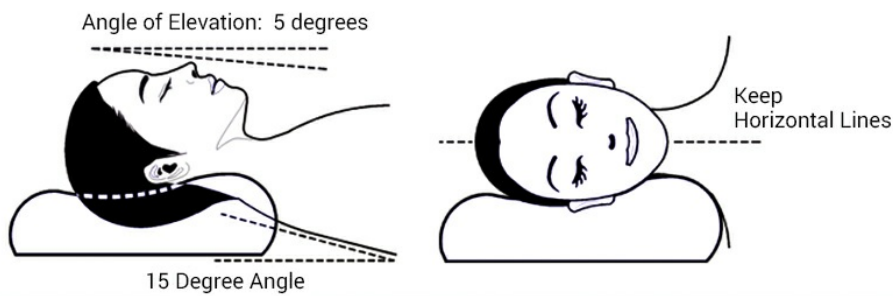

Packaging: PVC Bag, Carton
Packing: 4 pcs/Carton
Carton size: 64.5×54.5×32.7 cm
Net weight: 4.5 Kgs
Gross weight: 8.0 Kgs
Measurement: 4.06' Cubic Feet