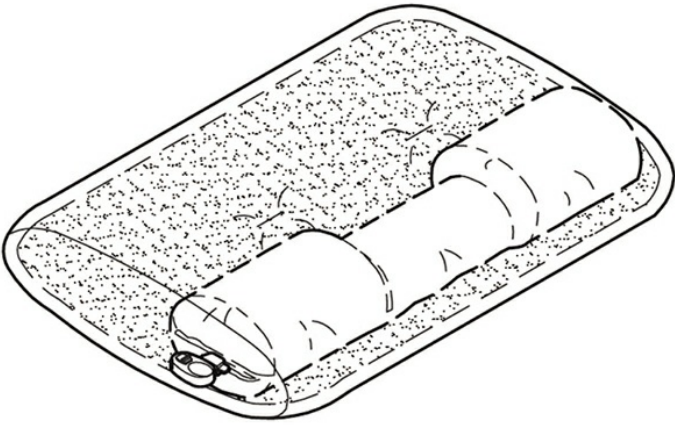

Comfortable Smart Vitality Air Pillow, One-button

eroundhealthcare.com/product/comfortable-smart-vitality-air-pillow-one-button/

Item No.: HCKNQ17

Overall Size: 55 x 37 x 9~14 cm.

Overall Weight: 0.34 Kg.

Product Material: Knitted fabric, TPR, Memory foam.

Description

1. Patented one-touch positioning and regulating valve.
2. Innovative double-layer airbag design.
3. 3D curvature contour: matches the ergonomic sleeping position.
4. Exclusive tailor-made support for the head and neck.

Locator with Fluting Design

The Locator with Fluting Design ensures that the head can be stably supported.

Soft Silk Down – Comforter and Soft

The Silk Down has the hygienic and antibacterial function.

Meticulous Knitted Fabric – Skin-friendly and Breathable

The surface of the fabric is pure cotton compact and the inside fabric is breathable anti-velvet fabric.

Locator with Fluting Design

The Locator with Fluting Design ensures that the head can be stably supported.